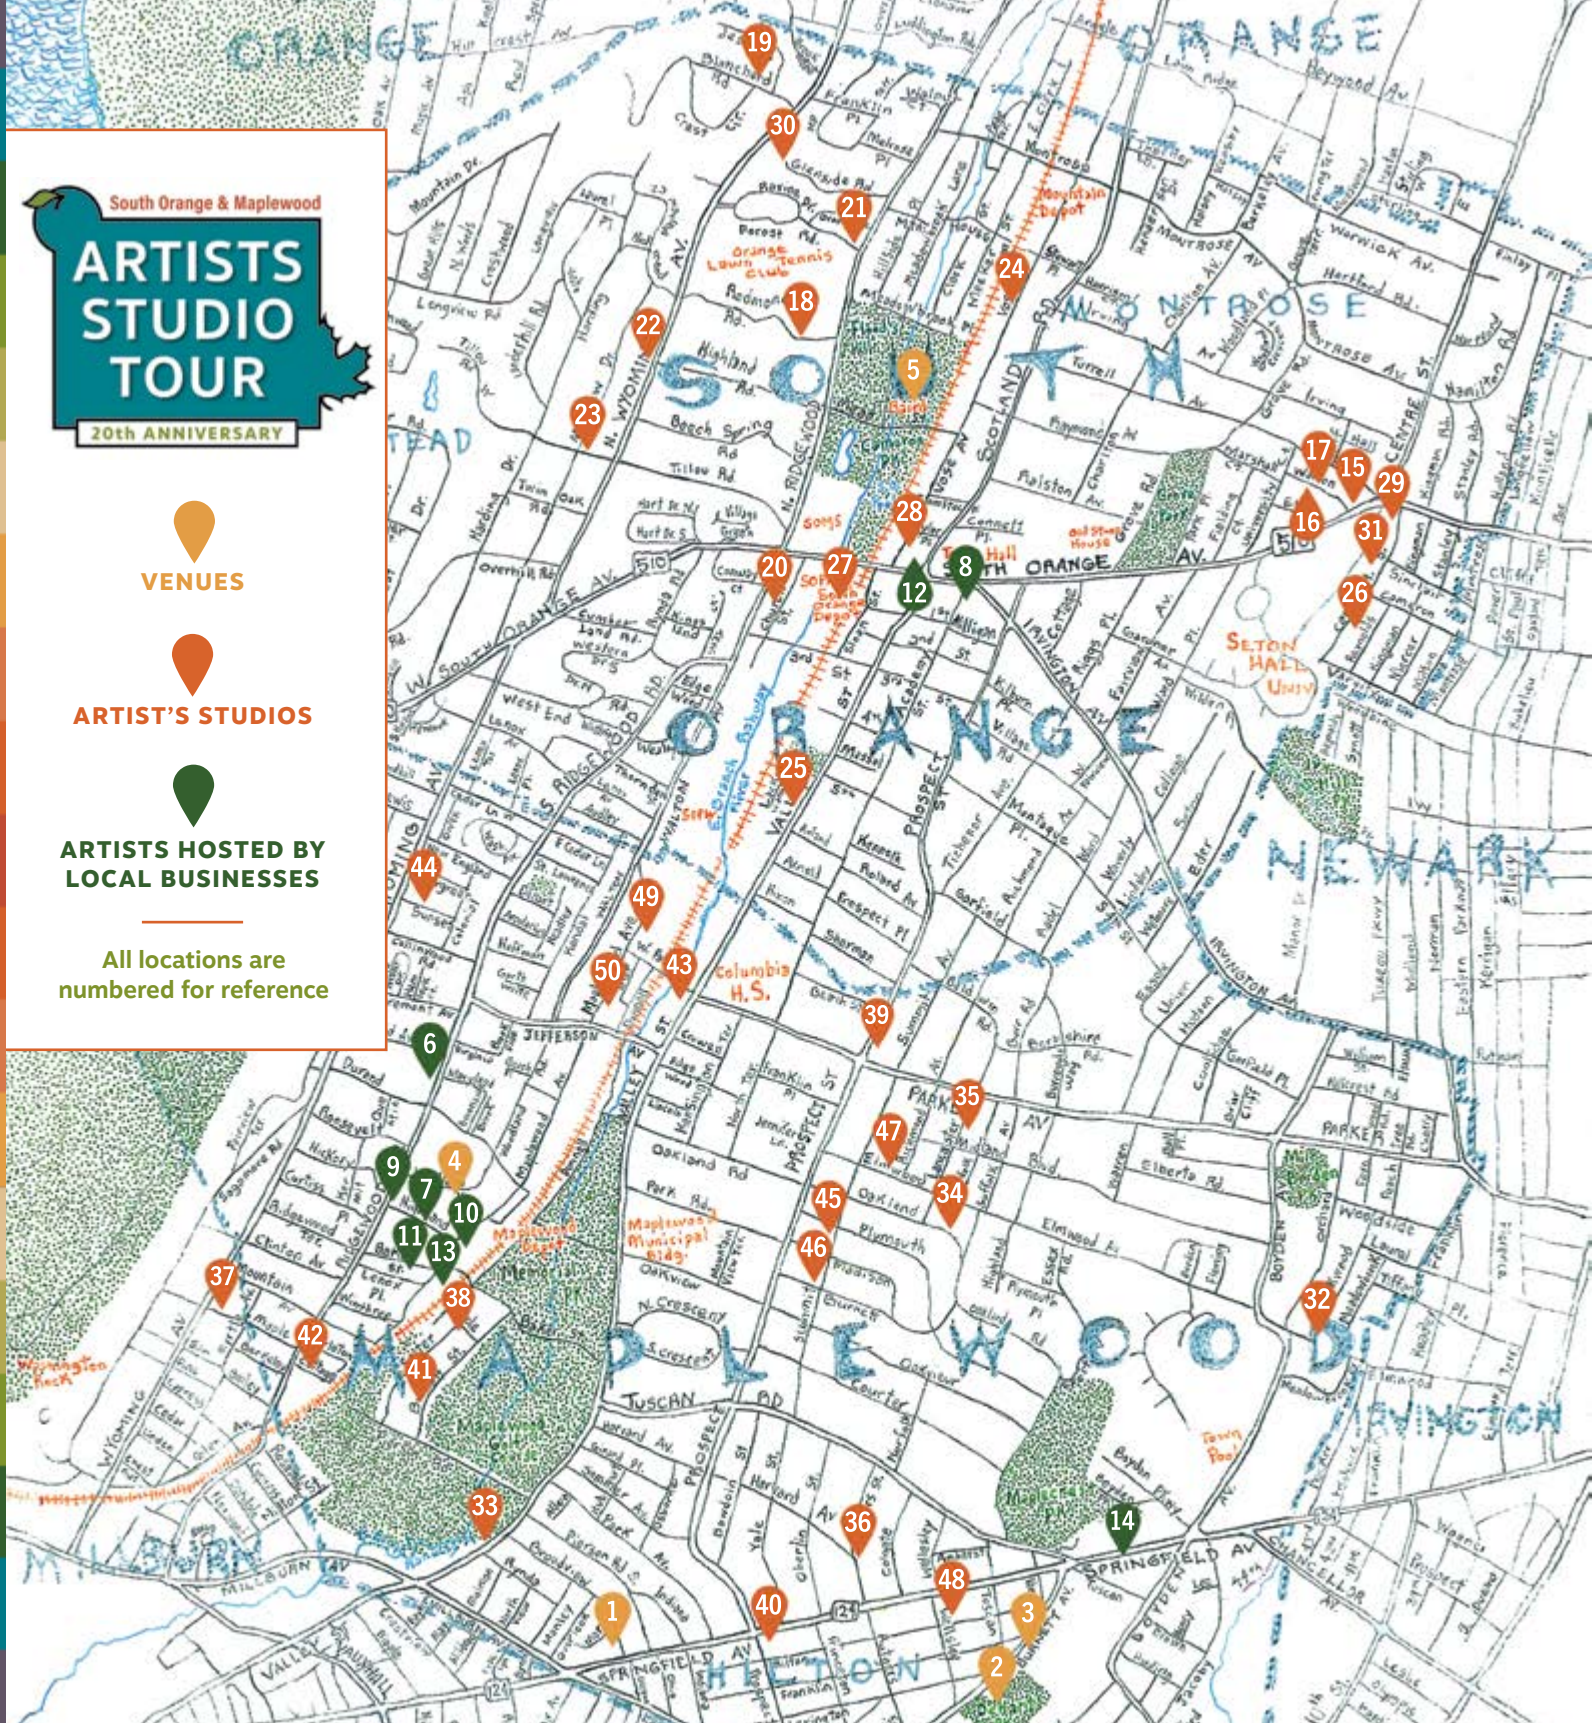

# ARTISTS STUDIO TOUR

20th ANNIVERSARY

VENUES

ARTIST'S STUDIOS

ARTISTS HOSTED BY LOCAL BUSINESSES

All locations are numbered for reference

**32.** 268 Elmwood Ave

Cat Delett  
*(Sat. Only)*